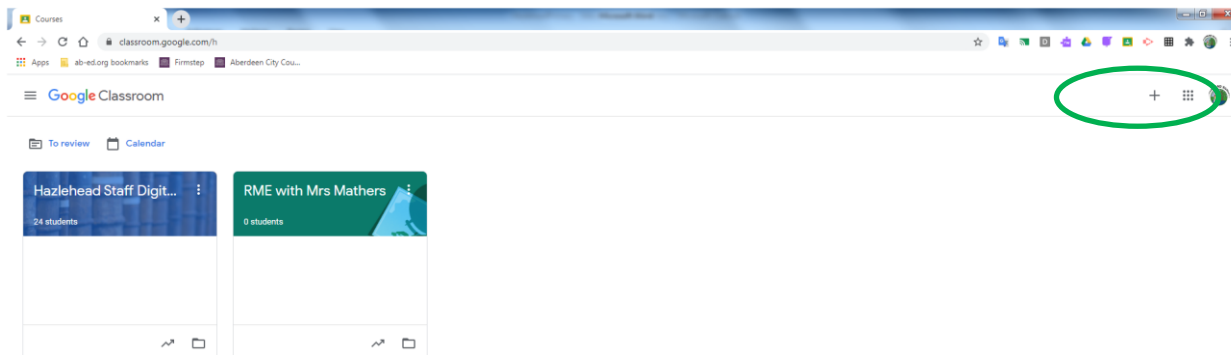

If you haven't joined a class before you might need to add a class code in.