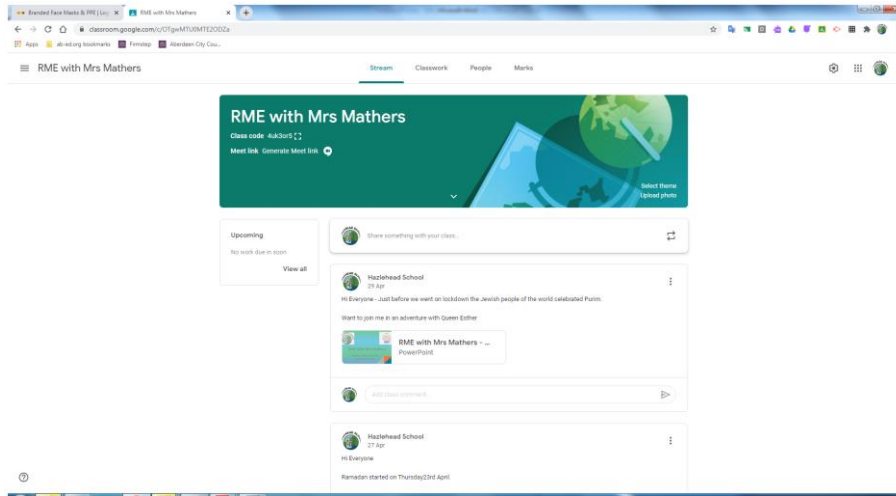

If you haven't joined a class before you might need to add a class code in.

Just click on the
+ sign

Click on the coloured heading for your class

Your class will have your
Teacher's name on it, you
might still have last year's
class but always go to the
newest one.

Once you are in your classroom you can see the work that your teacher has set.

The most recent work will be at the top

You can also click on the Classwork Heading to see your tasks

Learning with Google classroom is great fun